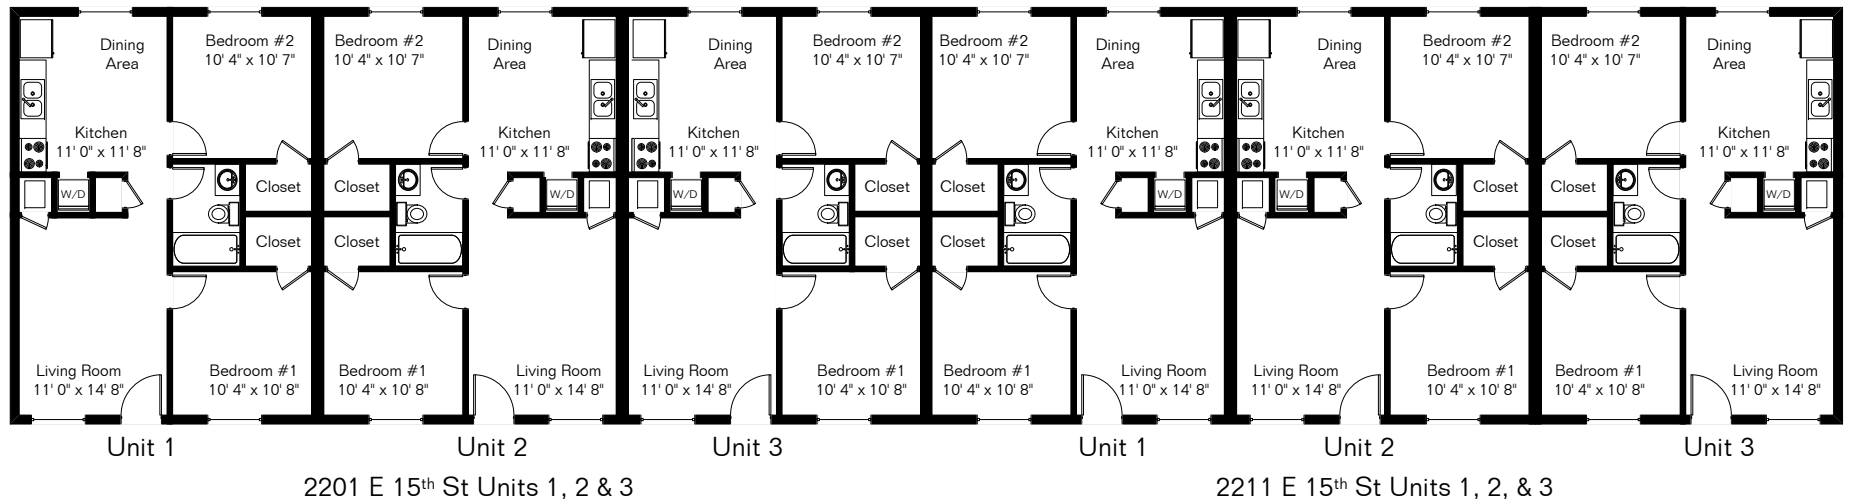

The square footages and room size information are deemed to be reliable but are not guaranteed and should be independently verified.

2201 & 2211 E 15th St

Site Visit August 2019

0 ft. 6 ft. 10 ft. 20 ft.

Copyright 2019 Floor Plans First! LLC
All Rights Reserved.

Total Living Area 4,226 Sq Ft

www.FloorPlansFirst.com

Toll Free (877) 887-1500
Voice (520) 881-1500

Floor Plans First!
See the Floor Plan First!